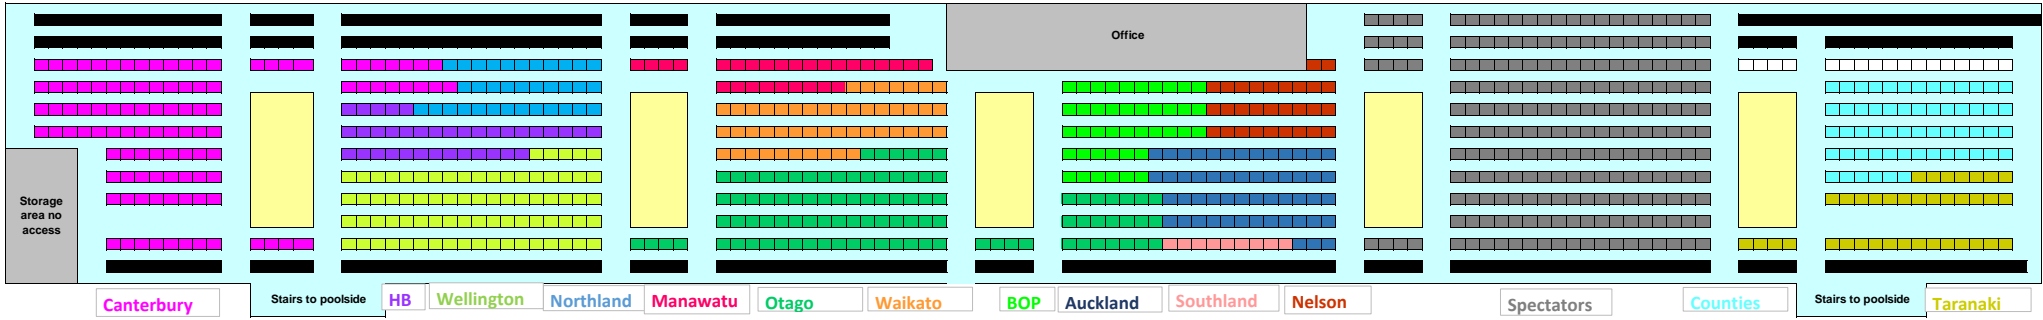

# Division II Championship 2019 Moana Pool Gallery Seating Plan

Swimmers, Coaches and Managers to load using these stairs

Key  Seats  Pool  Access to corridor